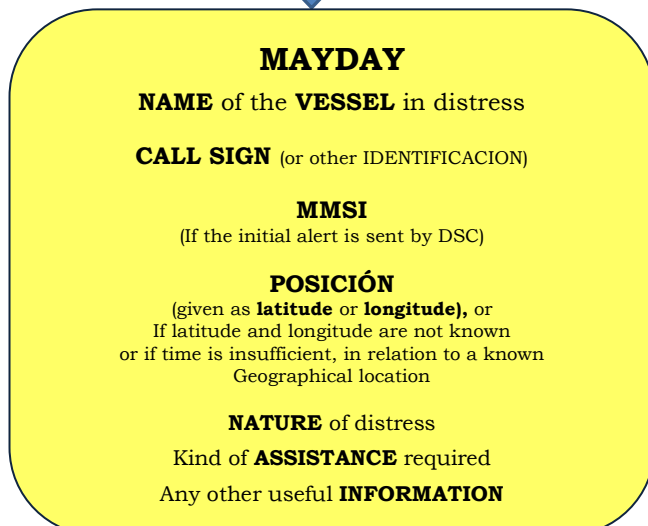

GUIDANCE ON DISTRESS ALERTS

DISTRESS and COMMUNICATION FREQUENCIES

	DSC	R/telephone	NBDP
VHF	Canal 70	Canal 16	-----
MF	2187.5 kHz	2182 kHz	2174.5 kHz
HF4	4207.5 kHz	4125 kHz	4177.5 kHz
HF6	6312.0 kHz	6215 kHz	6268.0 kHz
HF8	8414.5 kHz	8291 kHz	8376.5 kHz
HF12	12577.0 kHz	12290 kHz	12520.0 kHz
HF16	16804.5 kHz	16420 kHz	16695.0 kHz

Remember to use the correct HF procedures
Don't forget your EPIRB is the secondary means of alerting